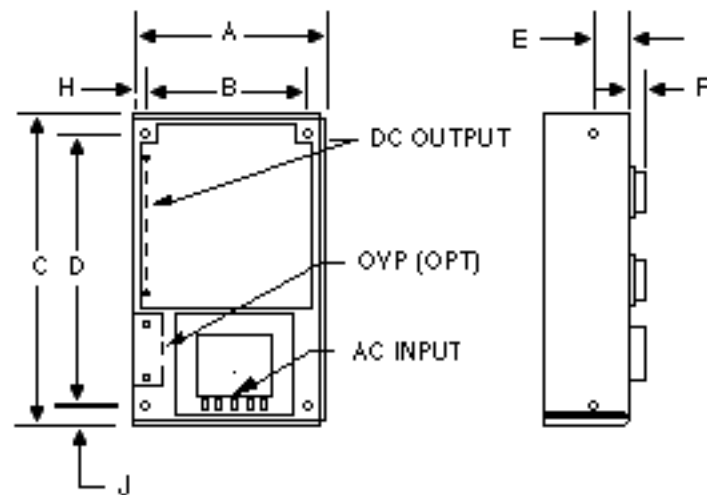

AA Case

Overall Size: 6.50" x 4.00" x 2.10"
 165.10mm x 101.60mm x 53.34mm
 Weight 2 lbs.

	INCH	mm
A	4.00	101.60
B	3.375	85.73
C	6.50	165.10
D	5.750	146.05
E	0.75	19.05
F	0.450	11.43
G	1.62	41.15
H	0.25	6.35
J	0.50	12.70
K	0.955	24.26
L	2.37	60.20
M	0.57	14.48