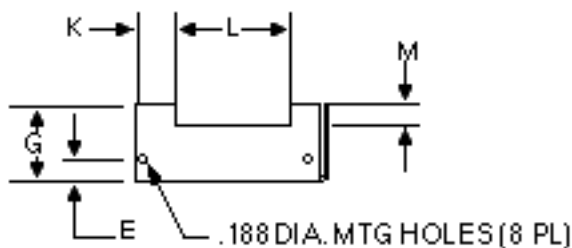

AA Case

Overall Size: 6.50" x 4.00" x 2.10"
 165.10mm x 101.60mm x 53.34mm
 Weight 2 lbs.

	INCH	mm
A	4.00	101.60
B	3.375	85.73
C	6.50	165.10
D	5.750	146.05
E	0.75	19.05
F	0.450	11.43
G	1.62	41.15
H	0.25	6.35
J	0.50	12.70
K	0.955	24.26
L	2.37	60.20
M	0.57	14.48